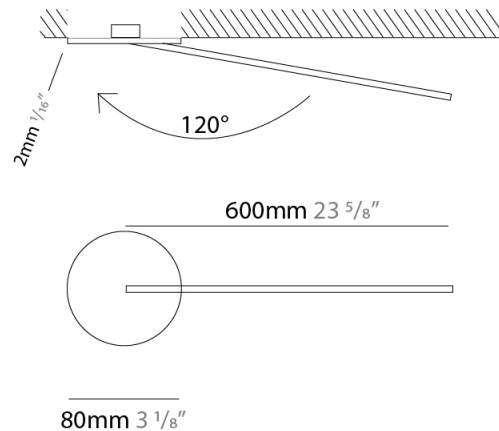

PROJECT	
TYPE	
SPECIFIER	
QUANTITY	
DATE	

SPILLO 1 ROD RECESSED

D46024- -

base number
Color   Temperature   Finish   Options

1. To build a product code in our configurator select the specify button on the base model # product page
2. To build a manual product code on this datasheet choose from the options listed below in blue font and add the suffix to the base model #

GENERAL

Series: Spillo
Subseries: Spillo 1 Rod
Partner: Icone
Division: Design
Installation: Recessed
Product Type: Ceiling Recessed
Mounting Location: Ceiling
Light Distribution: Adjustable

PHYSICAL

Shape: Rectangle
Width (mm): 50
Width (in): 1 ¹⁵/₁₆
Height (mm): 600
Height (in): 23 ⁵/₈
Fixture Finish: WHI / BLK / CHR / BGD
Fixture Material: Brass

ELECTRICAL

Lamp Type: LED
Total Output Wattage (W): 7.92
Dimming: Non-Dimmable
Driver Included: No
Driver Location: Remote
Driver Type: Constant Voltage - 120Vac
Driver Class: Class 2
Input Voltage (V): 120
Output Voltage (V): 12
Upon Request: (Not included, see components) 0-10Vdc dimming / 277Vac

LED

Color Temperature (°K): 2700 / 3000
Nominal Lumen (lm): 660
CRI: >90 CRI
Lamp Life (hrs): 50000

OPTICAL

Adjustability: Tilt 120°

RATINGS AND CERTIFICATIONS

Certified By: Certified for North American Standards
IP rating: IP20