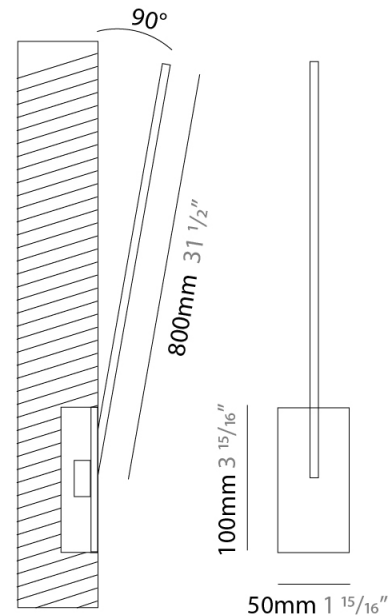

PROJECT	_____
TYPE	_____
SPECIFIER	_____
QUANTITY	_____
DATE	_____

SPILLO 1 ROD RECESSED

D46018- _____ - _____
base number   Color   Finish
                         Temperature   Options

1. To build a product code in our configurator select the specify button on the base model # product page
2. To build a manual product code on this datasheet choose from the options listed below in blue font and add the suffix to the base model #

GENERAL

Series: Spillo
Subseries: Spillo 1 Rod
Partner: Icone
Division: Design
Installation: Recessed
Product Type: Ceiling Recessed
Mounting Location: Ceiling
Light Distribution: Adjustable

PHYSICAL

Shape: Rectangle
Width (mm): 50
Width (in): 1 ¹⁵/₁₆
Height (mm): 800
Height (in): 31 ¹/₂
Fixture Finish: WHI / BLK / CHR / BGD
Fixture Material: Brass

ELECTRICAL

Lamp Type: LED
Total Output Wattage (W): 10.56
Dimming: 0-10V Dimming
Driver Included: No
Driver Location: Remote
Driver Type: Constant Voltage - 120Vac
Driver Class: Class 2
Input Voltage (V): 120
Output Voltage (V): 12
Upon Request: (Not included, see components) 0-10Vdc dimming / 277Vac

LED

Color Temperature (°K): 2700 / 3000
Nominal Lumen (lm): 880
CRI: >90 CRI
Lamp Life (hrs): 50000

OPTICAL

Adjustability: Tilt 120°

RATINGS AND CERTIFICATIONS

Certified By: Certified for North American Standards
IP rating: IP20