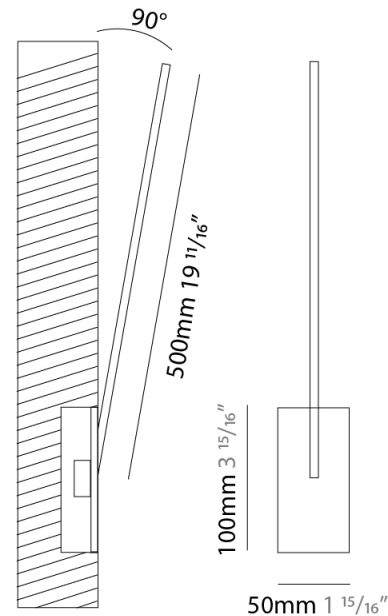

PROJECT	_____
TYPE	_____
SPECIFIER	_____
QUANTITY	_____
DATE	_____

SPILLO 1 ROD RECESSED

D46015- _____ - _____
base number   Color   Finish
                                         Temperature   Options

1. To build a product code in our configurator select the specify button on the base model # product page
2. To build a manual product code on this datasheet choose from the options listed below in blue font and add the suffix to the base model #

GENERAL

Series: Spillo
Subseries: Spillo 1 Rod
Partner: Icone
Division: Design
Installation: Recessed
Product Type: Ceiling Recessed
Mounting Location: Ceiling
Light Distribution: Adjustable

PHYSICAL

Shape: Rectangle
Width (mm): 50
Width (in): 1 ¹⁵/₁₆"
Height (mm): 500
Height (in): 19 ¹¹/₁₆"
Fixture Finish: WHI / BLK / CHR / BGD
Fixture Material: Brass

ELECTRICAL

Lamp Type: LED
Total Output Wattage (W): 6.6
Dimming: 0-10V Dimming
Driver Included: No
Driver Location: Remote
Driver Type: Constant Voltage - 120Vac
Driver Class: Class 2
Input Voltage (V): 120
Output Voltage (V): 12
Upon Request: (Not included, see components) 0-10Vdc dimming / 277Vac

LED

Color Temperature (°K): 2700 / 3000
Nominal Lumen (lm): 550
CRI: >90 CRI
Lamp Life (hrs): 50000

OPTICAL

Adjustability: Tilt 120°

RATINGS AND CERTIFICATIONS

Certified By: Certified for North American Standards
IP rating: IP20