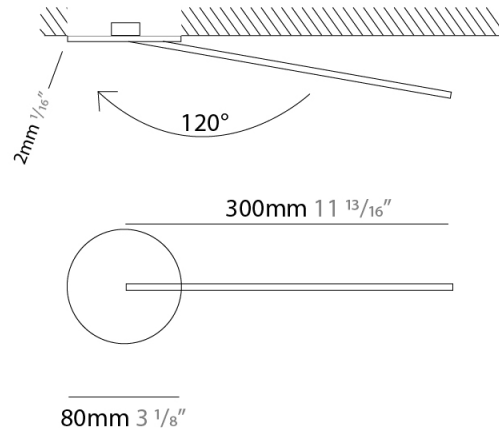

PROJECT
TYPE
SPECIFIER
QUANTITY
DATE

SPILLO 1 ROD RECESSED

D46021- -
base number   Color   Finish
                         Temperature   Options

1. To build a product code in our configurator select the specify button on the base model # product page
2. To build a manual product code on this datasheet choose from the options listed below in blue font and add the suffix to the base model #

GENERAL

Series: Spillo
Subseries: Spillo 1 Rod
Partner: Icone
Division: Design
Installation: Recessed
Product Type: Ceiling Recessed
Mounting Location: Ceiling
Light Distribution: Adjustable

PHYSICAL

Shape: Rectangle
Width (mm): 50
Width (in): $1 \frac{13}{16}$
Height (mm): 300
Height (in): $11 \frac{13}{16}$
Fixture Finish: WHI / BLK / CHR / BGD
Fixture Material: Brass

ELECTRICAL

Lamp Type: LED
Total Output Wattage (W): 3.96
Dimming: 0-10V Dimming
Driver Included: No
Driver Location: Remote
Driver Type: Constant Voltage - 120 / 277Vac
Driver Class: Class 2
Input Voltage (V): 120 - 277
Output Voltage (V): 12
Upon Request: (Not included, see components) 0-10Vdc dimming / 277Vac

LED

Color Temperature (°K): 2700 / 3000
Nominal Lumen (lm): 330
CRI: >90 CRI
Lamp Life (hrs): 50000

OPTICAL

Adjustability: Tilt 120°

RATINGS AND CERTIFICATIONS

Certified By: Certified for North American Standards
IP rating: IP20